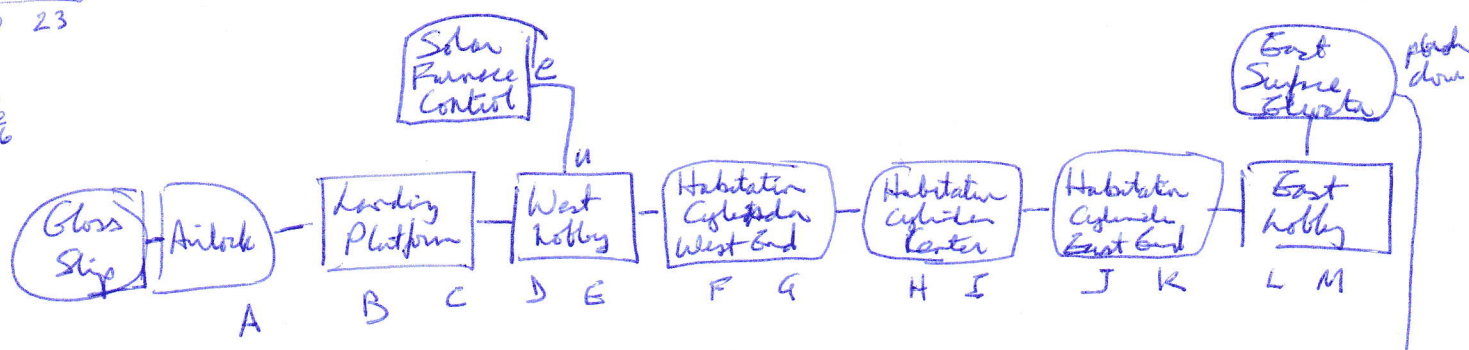

44
28
24

66
20
46

STAR CITY