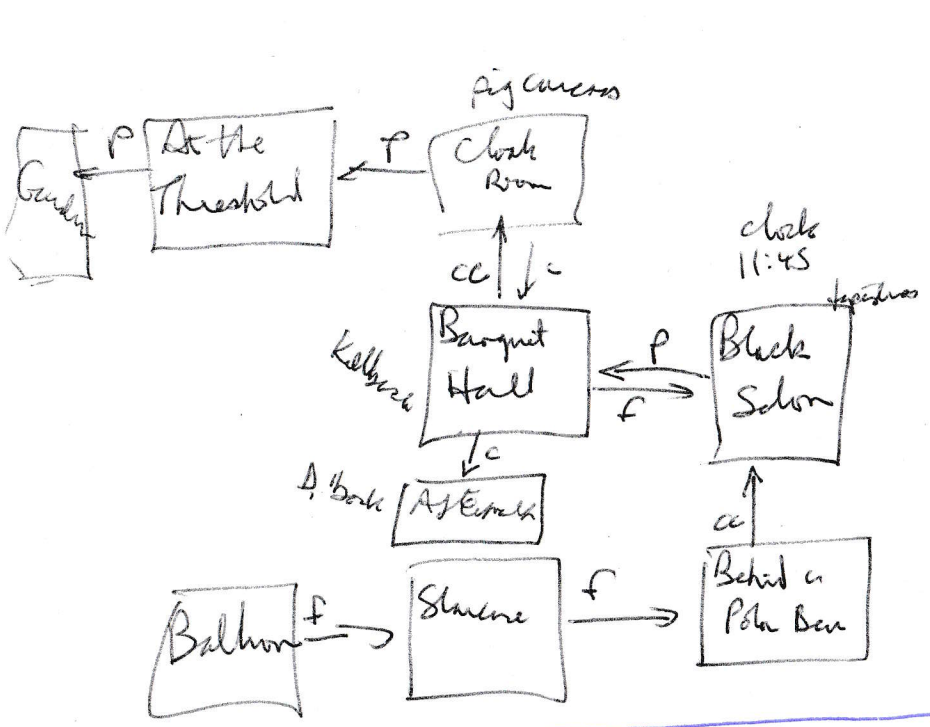

MID NIGHT. SWORD FIGHT.

text-anchor = start
middle
end

How does font-size relate to font-height?

textLength="140" { to force a size (expand/condensed)
lengthAdjust="spacing|spacingAndGlyphs" } to decide how to adjust it.

~~Font~~ ~~font~~ ~~font~~ ~~font~~
 Complex two-way black dashed path:
 curved path via — to —
 curved path via — to —
 straight to —
 straight to —
 from —
 now in cell-size